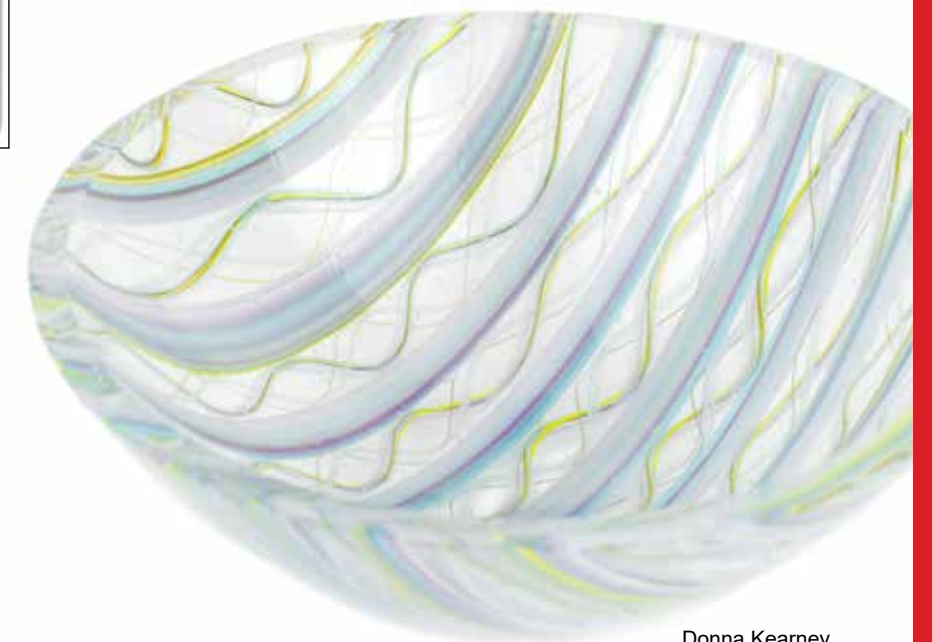

BE 1977 30F Pine Green Tint

Donna Kearney

● This style may not reveal (or strike to) its target color until fired.

◀ Hues of shift colors change depending on thickness and/or lighting, regardless of whether they have been fired or not.